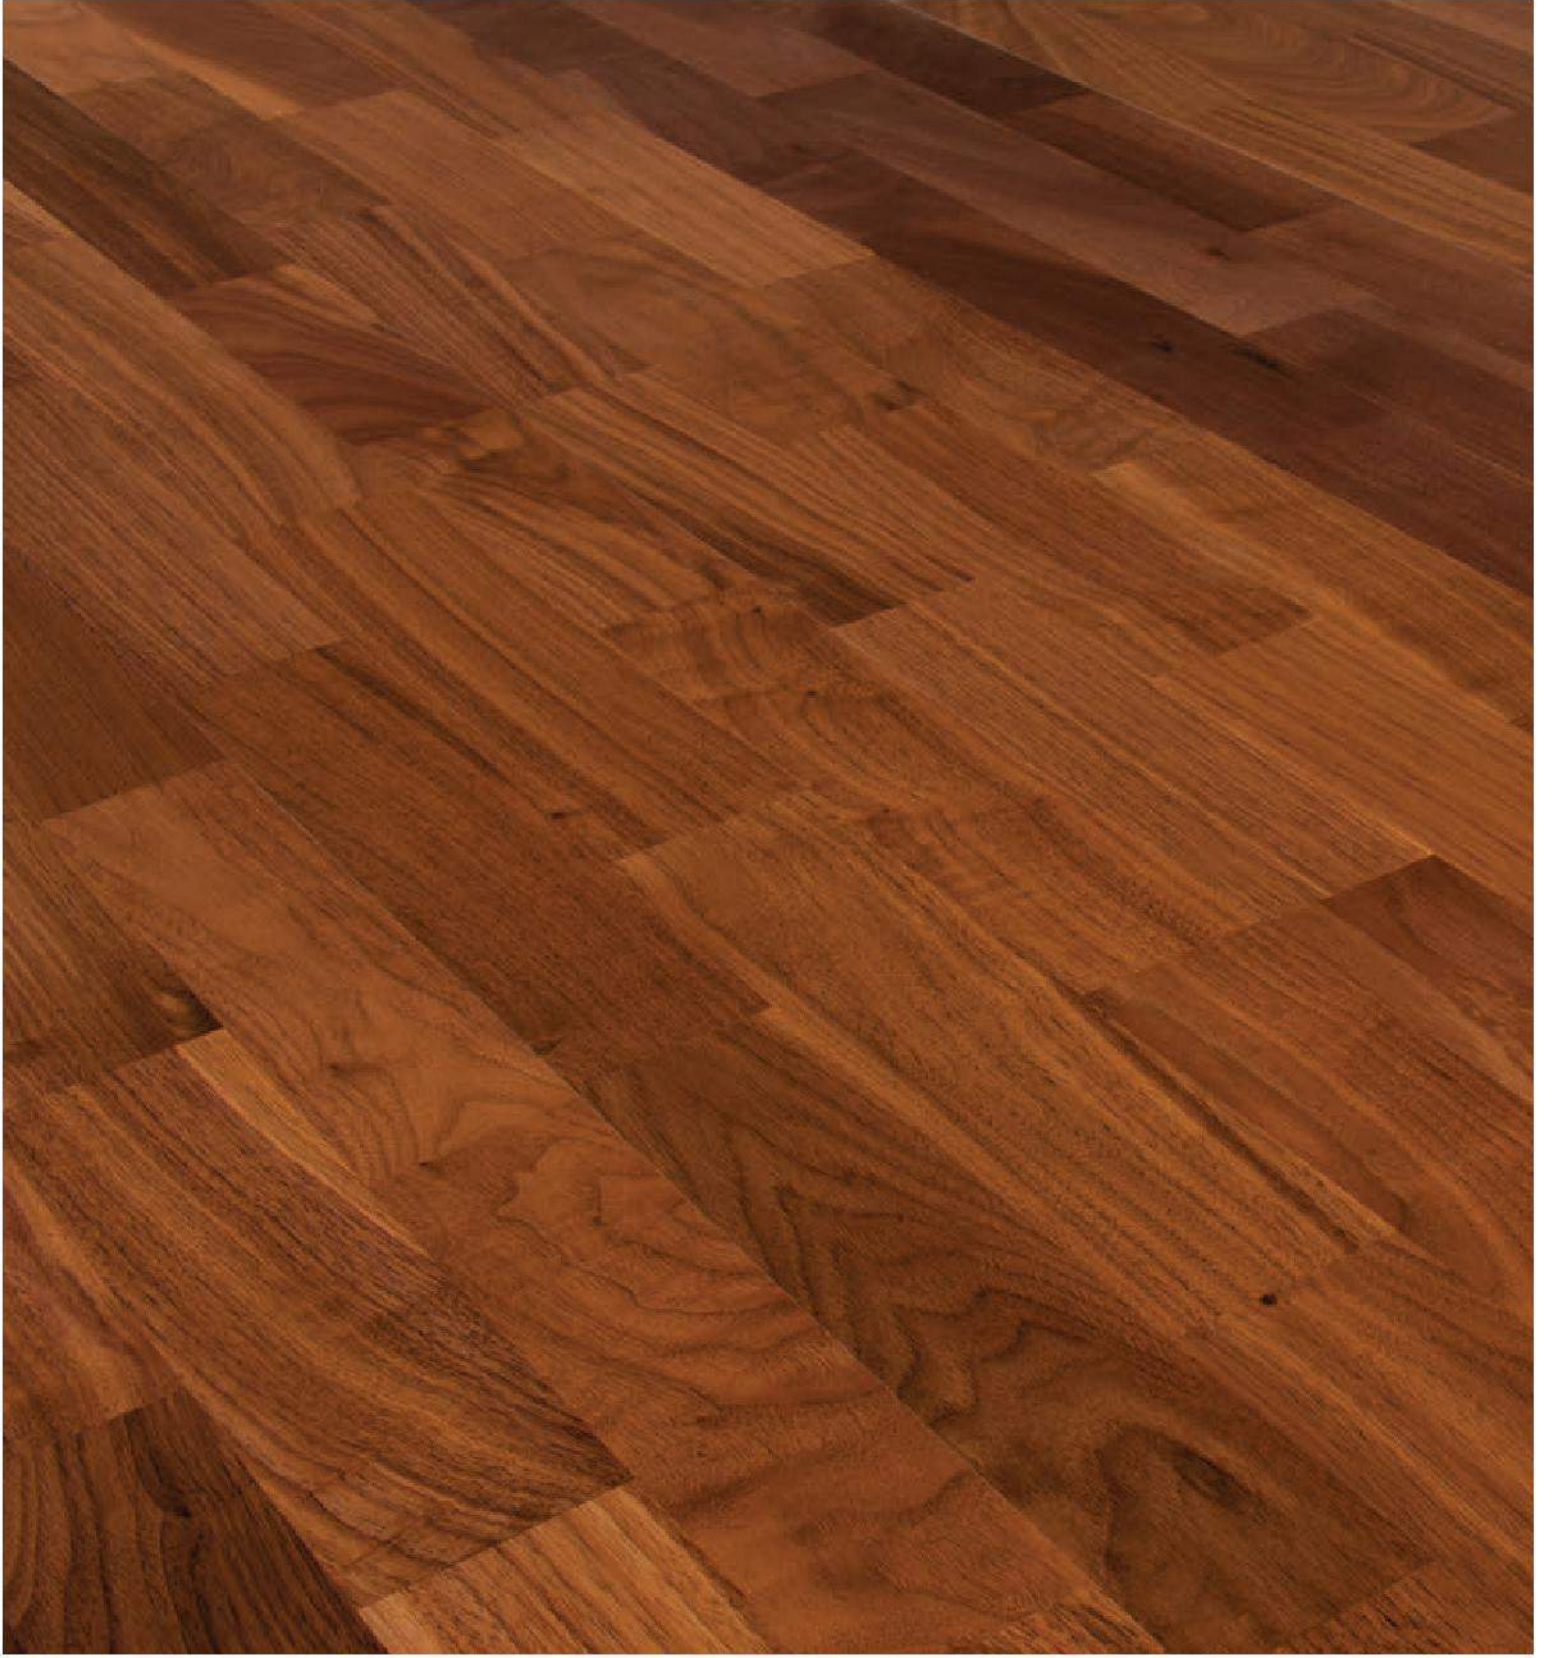

Amerikan Select

American Select

Amerikan Ceviz

Sahip olduđu ıřıltılı grnts ile adeta insanı kendine ekiyor, iine hapsediyor. ok farklı ve ok ayrıcalıklı.

With its glowing image, it draws you towards itself and imprisons you inside it. Very different and distinguished.